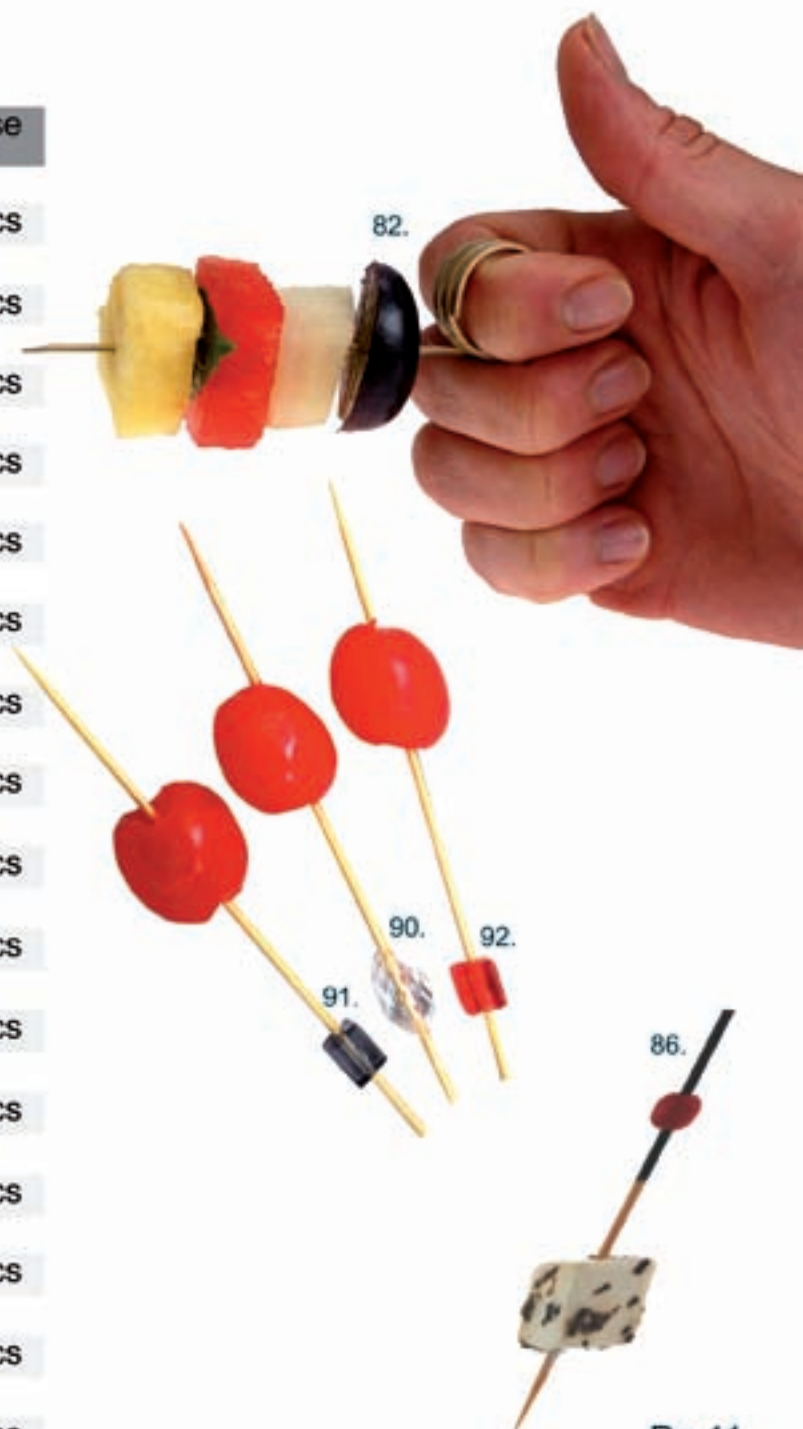

Bio-Eco
Fully compostable

Skewers

	Description	Items/case
	82. B52 Skewer Finger 9cm Ecobox	10x100pcs
	83. B54 Skewer Double 15cm Ecobox	12x100pcs
	84. B59 Skewer Rope 12cm Ecobox	12x100pcs
	85. B61 Skewer Black/Red 12cm Ecobox	12x100pcs
	86. B62 Skewer Black/Red 7cm Ecobox	12x100pcs
	87. B63B Skewer Ball Black 12,5cm Ecobox	12x100pcs
	88. B63R Skewer Ball Red 12,5cm Ecobox	12x100pcs
	89. B75 Pearl Skewer Blu/Silv 10cm Ecobox	12x100pcs
	90. B86 Skewer Diamond 9cm Ecobox	12x100pcs
	91. B87 Skewer Black cube 9cm Ecobox	12x100pcs
	92. B88 Skewer Red cube 9cm Ecobox	12x100pcs
	93. B96 Skewer Pearl 9cm Ecobox	12x100pcs
	94. B97 Skewer Red Ring 12cm Ecobox	12x100pcs
	95. B98 Skewer Tiger 8cm Bag	12x100pcs
	96. B99 Saté Skewer 8cm Bag	12x100pcs
	97. B99-01 Saté Skewer 6,5cm Bag	12x100pcs