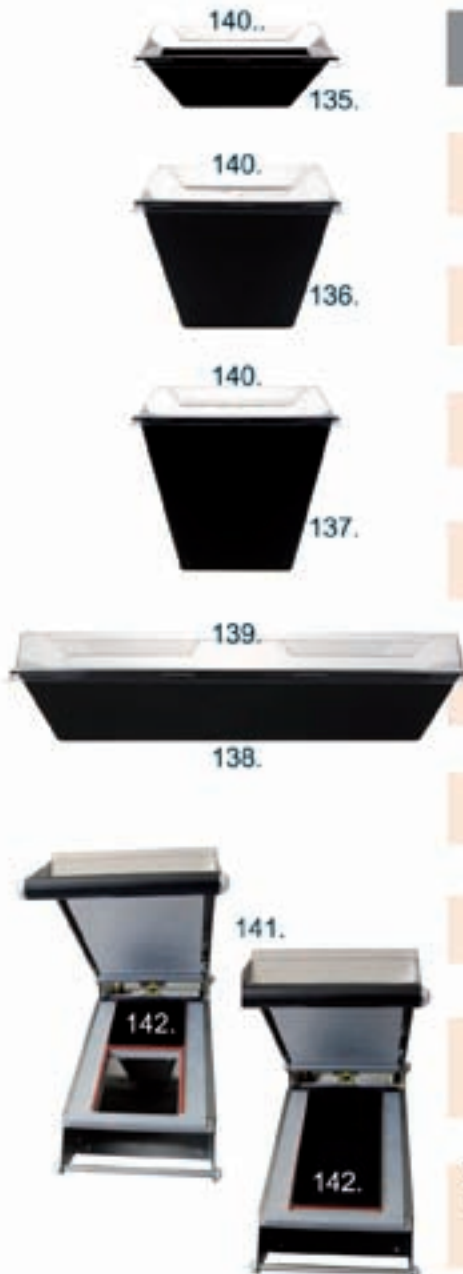

118.

120.

119.

124.

Pipettes

Ref.	Description	Items/case
126.		
P1	Pipette 3,3ml - 14,5cm PE	20x100pcs
127.		
P2	Pipette 2,2ml - 15cm PE	20x100pcs
128.		
P3	Pipette 4,5ml - 16cm PE	20x100pcs
129.		
P4	Pipette 1,1ml - 8,8cm PE	20x100pcs
130.		
P5	Pipette 2,7ml - 7,5cm PE	20x100pcs
P5-25	Pipette 2,7ml - 7,5cm PE	20x25pcs

Resto Pack

sealable items : keep your food fresh and protected

All items microwave ok

Ref.	Description	Items/case
135. RS300S	Resto Pack Square 300ml 13x13x4cm - PP	24x25pcs
136. RS650S	Resto Pack Square 650ml 13x13x7,5cm - PP	12x25pcs
137. RS1000S	Resto Pack Square 1000ml 13x13x17,5cm - PP	12x25pcs
138. RR1000R	Resto Pack Rectangle 1000ml 27x13x5cm - PP	8x25pcs
139. CRR	Lid Resto Pack - Rectangle PET	8x25pcs
140. CRS	Lid Resto Pack Square PET	12x25pcs
141. MTS-01	Sealing Machine 650W - 220V - Stainless steel	1pcs
142. TRAY-R	Sealing extendable Mould Anodized aluminium - Silicone joints	1pcs
143. SF55/18/150	Sealing film 55 µ 180mmX150M PET (Polyester) / PE peel U (Polyéthylène peelable universal)	1pcs

Ref.	Description	Items/case
157.		
157.	157.	
PAC04	Round cup - Ø4,5x4cm +180°C	2400pcs (48x50)
158.		
158.	158.	
PAC05	Round cup - Ø5x5cm +180°C	2400pcs (48x50)
159.		
159.	159.	
PAC06	Round cup - Ø6x4,5cm +180°C	2000pcs (40x50)
160.		
160.	160.	
PAC07	Round cup - Ø7x5,5cm +180°C	2000pcs (40x50)
161.		
161.	161.	
PAP01	Rectangle plate - 10,5x6cm +75°C	3000pcs (60x50)
162.		
162.	162.	
PAP02	Rectangle plate - 16,5x8cm +75°C	2250pcs (45x50)
163.		
163.	163.	
PAP03	Square plate - 8x8cm +75°C	3000pcs (60x50)
164.		
164.	164.	
PAP04	Round plate - Ø10cm +75°C	1500pcs (60x25)