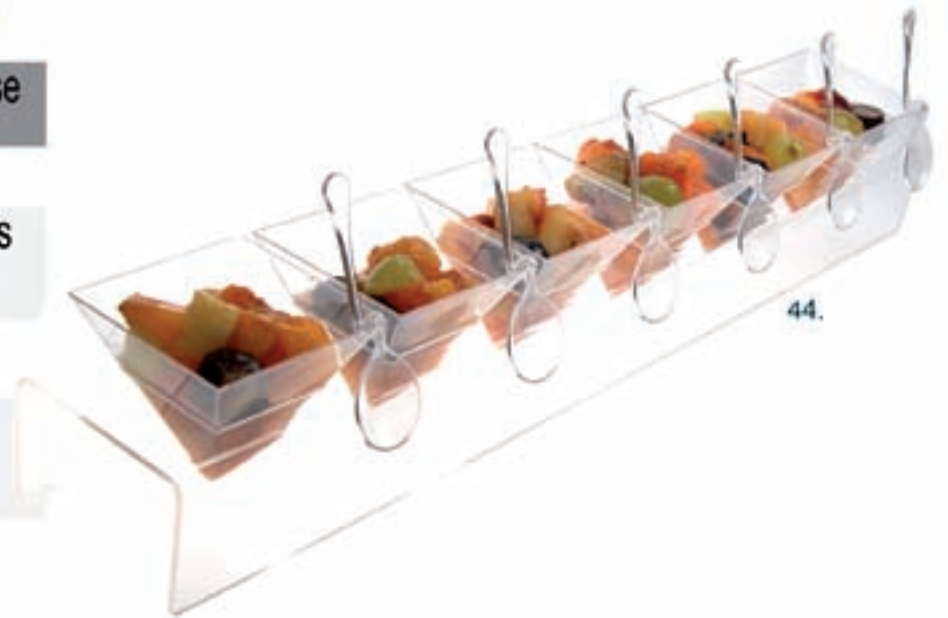

New New New

Ref.	Description	Items/case
43.	Cone - 60ml - 5,8x6,5cm	
MEB48	PS transparent cristal	10x20pcs
44.	Set holder + 6 cones - 40x6,5x7cm	
MEB49	PS transparent cristal - PET box	6x1set