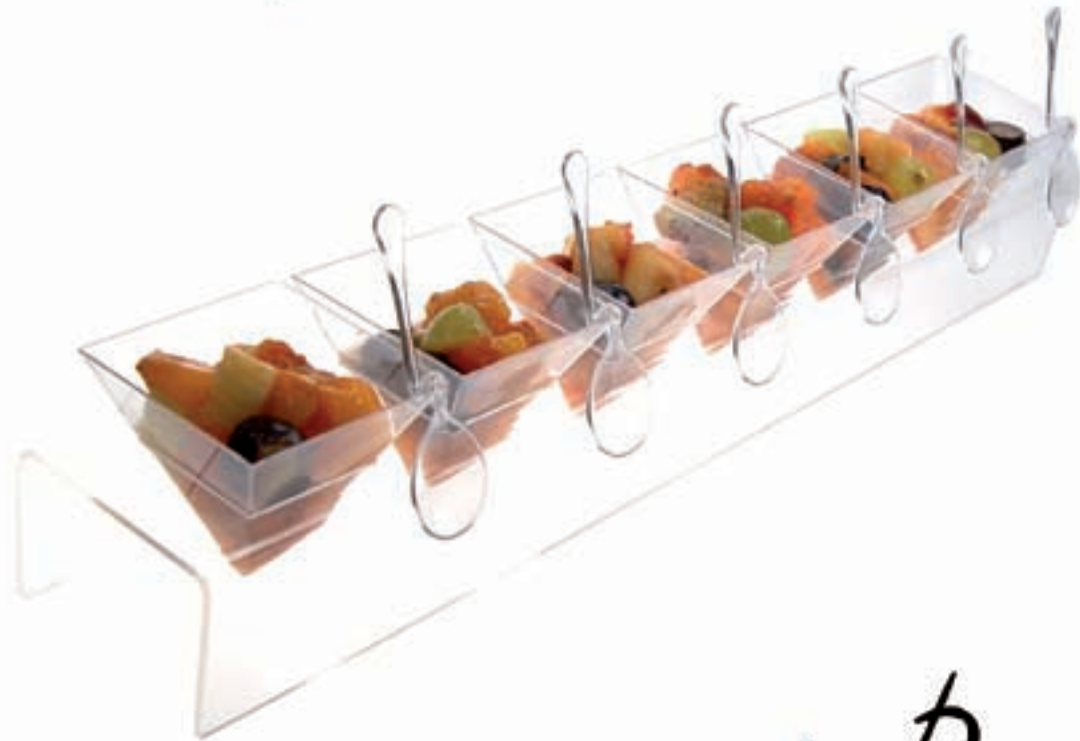

Design en Bouche®

by Belix

Mises en Bouche

Ref.	Description	Items/case
1.	Zakouski spoon - 12ml - 8x4x1cm	
MEB01	PS transparent cristal	200pcs
MEB01P	PS transparent cristal - PET box	12x24pcs
2.	Plate square - 35ml - 6x6x1,2cm	
MEB02	PS transparent cristal	200pcs
MEB02P	PS transparent cristal - PET box	12x24pcs
3.	Square - 80ml - 7x7x4cm	
MEB03	PS transparent cristal	200pcs
MEB03P	PS transparent cristal - PET box	12x20pcs
4.	Cup low - 80ml - 9x4,5x4cm	
MEB04	PS transparent cristal	200pcs
MEB04P	PS transparent cristal - PET box	12x20pcs
5.	Cup High - 65ml - 6x3x6,5cm	
MEB05	PS transparent cristal	200pcs
MEB05P	PS transparent cristal - PET box	12x20pcs
6.	Duo fork spoon - 10x2,3cm	
MEB06	PS transparent cristal	500pcs
MEB06P	PS transparent cristal - PET box	12x100pcs
MEB06P-25	PS transparent cristal - PET box	12x25pcs